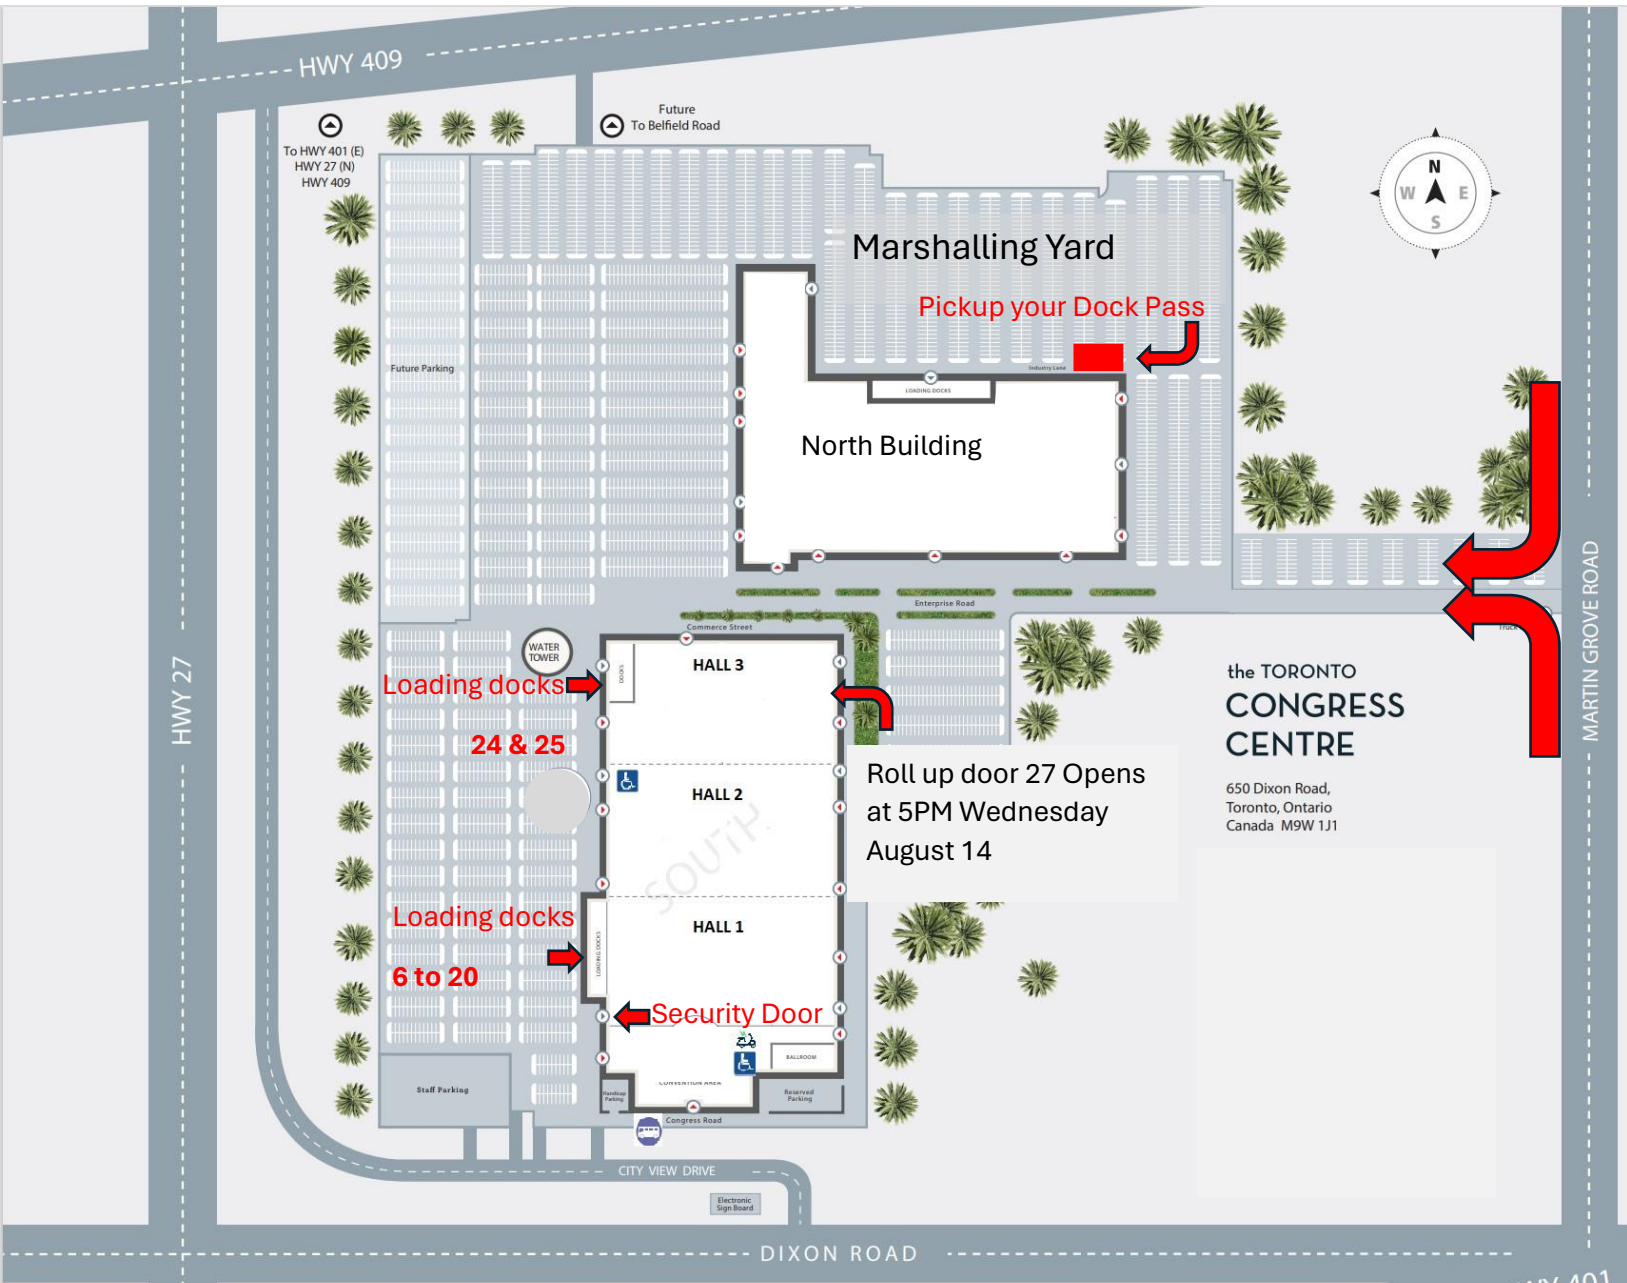

Move In/Out Map for Drive/Carriers

Please inform your carriers/drivers to report the Marshalling Yard to deliver or pickup their dock pass.

the TORONTO
**CONGRESS
CENTRE**

650 Dixon Road,
Toronto, Ontario
Canada M9W 1J1

Roll up door 27 Opens
at 5PM Wednesday
August 14

LOADING DOCK VEHICLE ACCESS

- Large vehicles (5-ton trucks, tractor-trailers) enter off Martingrove entrance and will be held in the marshalling yard at the NORTHEAST end of the parking lot. And wait for their dock pass.
- For move out, once your exhibit materials are completely packed and ready to load, please contact Boneyard Logistics personnel at the Boneyard Service desk on the docks for instructions on accessing loading docks.
- For small vehicles dock passes, please see the floor Managers in the docks to provide the dock pass for your vehicle.

All freight must be picked up by 2:00 PM Friday January 31.